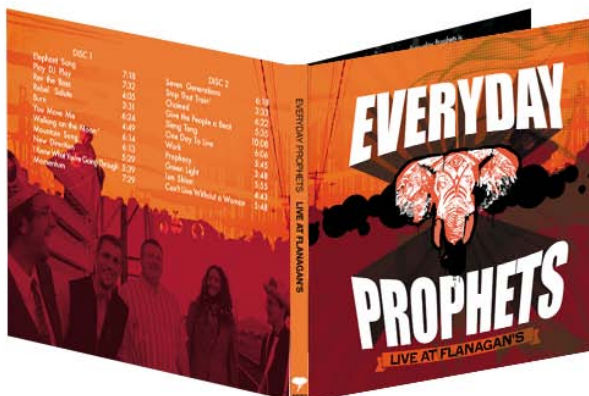

DESIGN

EVERYDAY PROPHETS > 1/2/3

- HOPE & OLIVE
- HISTORIC DEERFIELD
- FRANKLIN COUNTY FAIR
- MESA VERDE
- HORAFLORA
- NYC REC YOUTH
- RORY STITT
- NO ON 36
- SHAKESPEARE
- LOGOS

ILLUSTRATION

- BARBARIAN GROUP
- DRYWALL SCREW TATTOO
- CHARACTER DESIGNS
- PAINTINGS

DIGITAL

- CONWAY TOOL & FORGE
- SIMON'S STAMPS
- COKER TIRE
- RORY STITT
- GOTTA SERVE SOMEBODY

THOMAS DUDLEY

655 Bushwick Ave. Brooklyn, NY 11221 TELEPHONE (413) 824-8220 EMAIL thomas@sightlab.com WEB www.sightlab.com