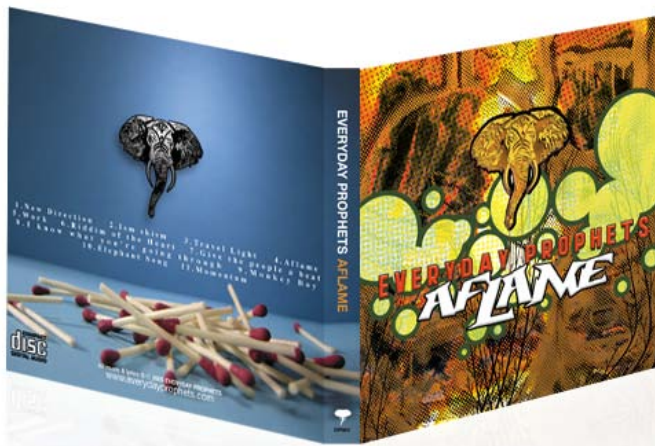

DESIGN

EVERYDAY PROPHETS > 1/2/3

- HOPE & OLIVE
- HISTORIC DEERFIELD
- FRANKLIN COUNTY FAIR
- MESA VERDE
- HORAFLORA
- NYC REC YOUTH
- RORY STITT
- NO ON 36
- SHAKESPEARE
- LOGOS

ILLUSTRATION

- BARBARIAN GROUP
- DRYWALL SCREW TATTOO
- CHARACTER DESIGNS
- PAINTINGS

DIGITAL

- CONWAY TOOL & FORGE
- SIMON'S STAMPS
- COKER TIRE
- RORY STITT
- GOTTA SERVE SOMEBODY