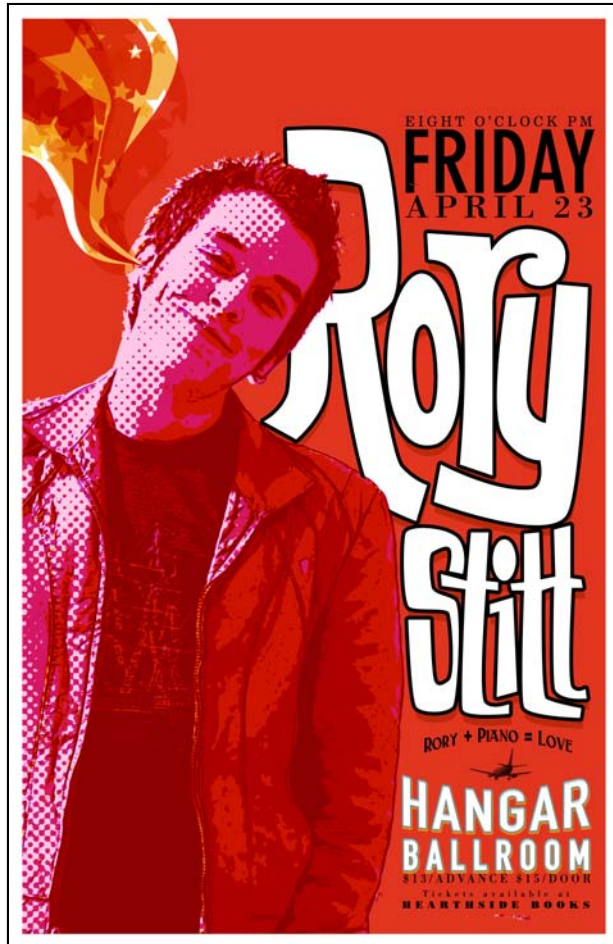

THOMAS DUDLEY • CREATIVE

DESIGN

EVERYDAY PROPHETS
HOPE & OLIVE
HISTORIC DEERFIELD
FRANKLIN COUNTY FAIR
MESA VERDE
HORAFLORA
NYC REC YOUTH
RORY STITT > 1/2/3/4
NO ON 36
SHAKESPEARE
LOGOS

ILLUSTRATION

BARBARIAN GROUP
DRYWALL SCREW TATTOO
CHARACTER DESIGNS
PAINTINGS

DIGITAL

CONWAY TOOL & FORGE
SIMON'S STAMPS
COKER TIRE
RORY STITT
GOTTA SERVE SOMEBODY

THOMAS DUDLEY

655 Bushwick Ave. Brooklyn, NY 11221 TELEPHONE (413) 824-8220 EMAIL thomas@sightlab.com WEB www.sightlab.com